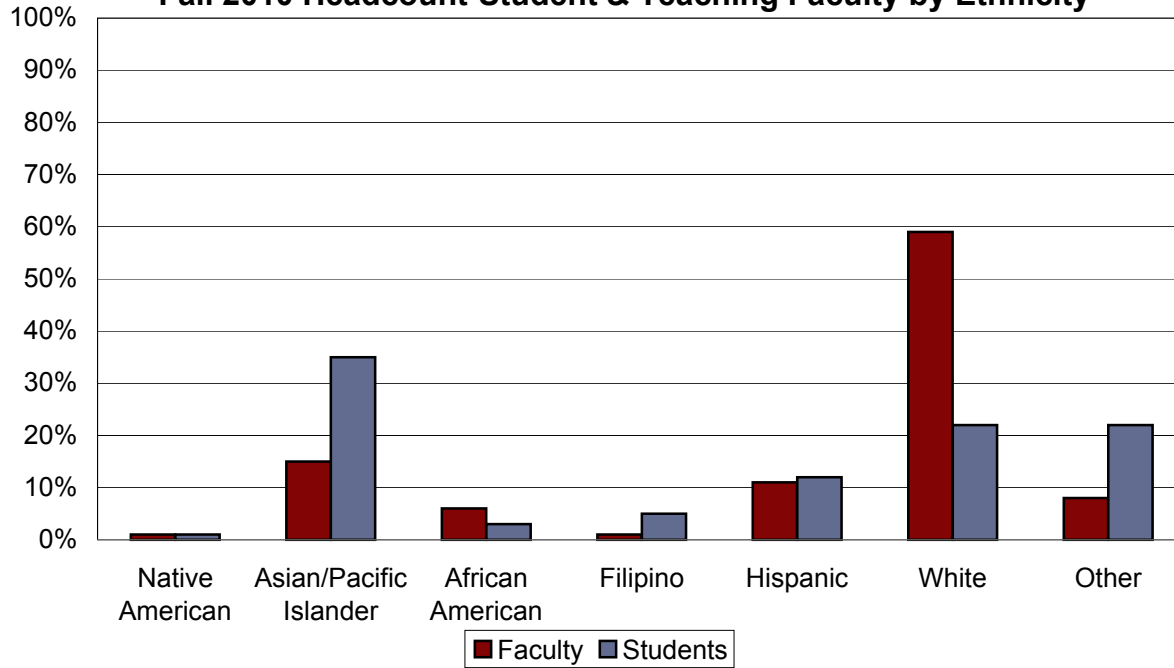

**De Anza College
Fall 2010 Headcount-Student & Teaching Faculty by Ethnicity**

Includes full-time faculty, Other includes Middle Eastern, Multi-Ethnic, Unknown and Unreported